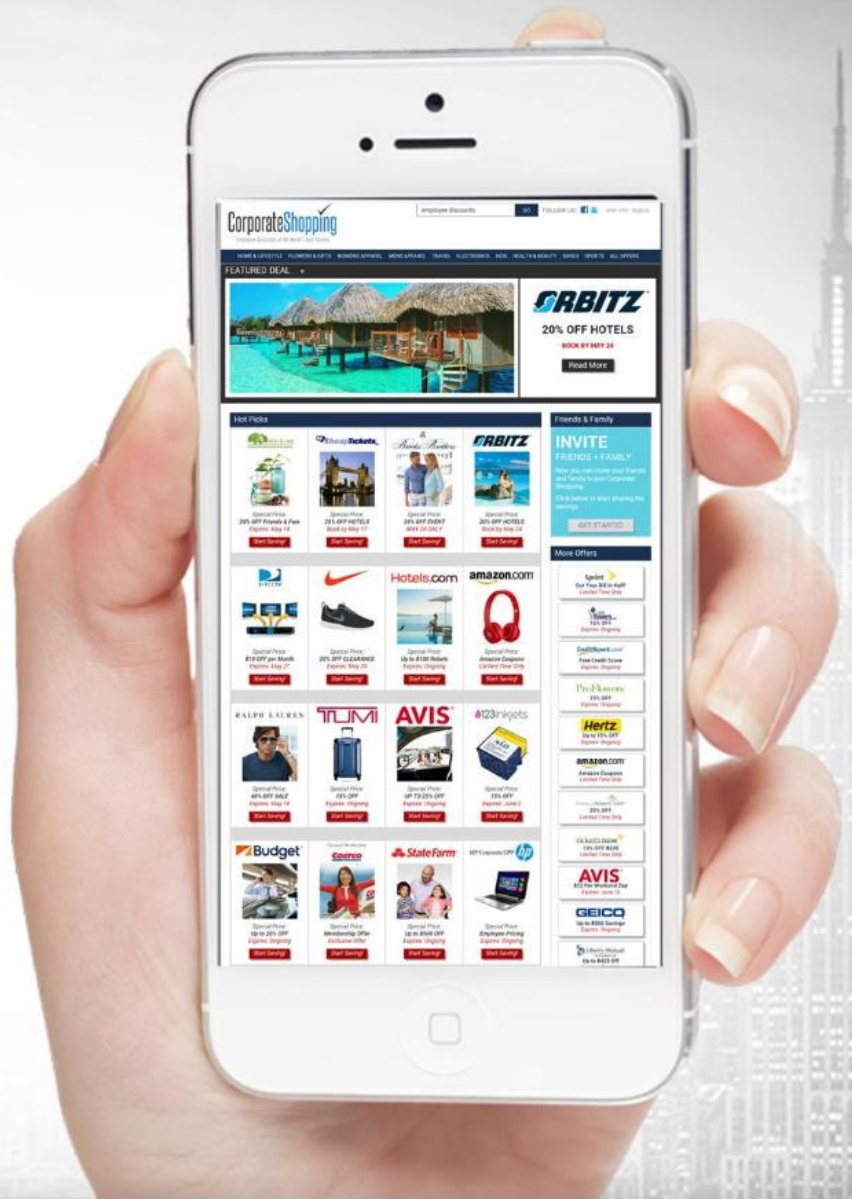

PRIVATE EMPLOYEE DISCOUNTS

Simply log in from your computer,
tablet or smartphone.

ENTERPRISE Car Rental:

5% OFF base rates at Enterprise.com. Click on the link below and discount will automatically be applied at checkout..