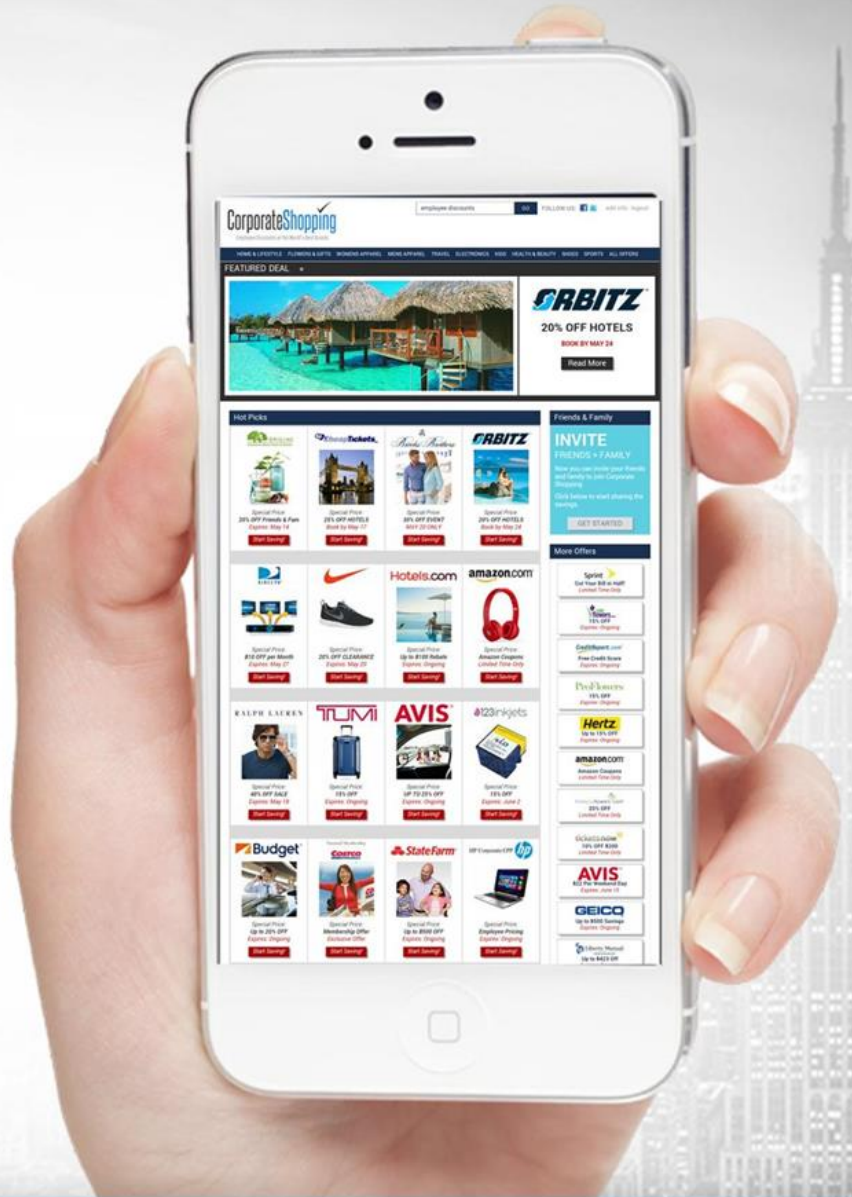

PRIVATE EMPLOYEE DISCOUNTS

Simply log in from your computer,
tablet or smartphone.

FEATURING UNBEATABLE DEALS FROM

ABOUT US:

Corporate Shopping Employee Discounts connects employees to over 250 top national retailers offering incredible employee discounts and private offers. A few popular retailers include: *Target, Lands' End, Costco, Ralph Lauren, Orbitz, Hotels.com, J.Crew, Brooks Brothers, 1800Flowers, ProFlowers, FTD, Shoes.com, Avis, Hertz, Budget, Citibank Mortgage Program, Restaurant.com, TicketsNow, Drugstore.com, FragranceNet & Many More!*

HOW TO REGISTER:

Register now and enjoy incredible savings! It's easy...simply click on the link below and you can access the site from both work and home.

<https://corporateshopping.com/login/ideal>

For questions about this program or assistance with registration please email: info@corpshopping.com